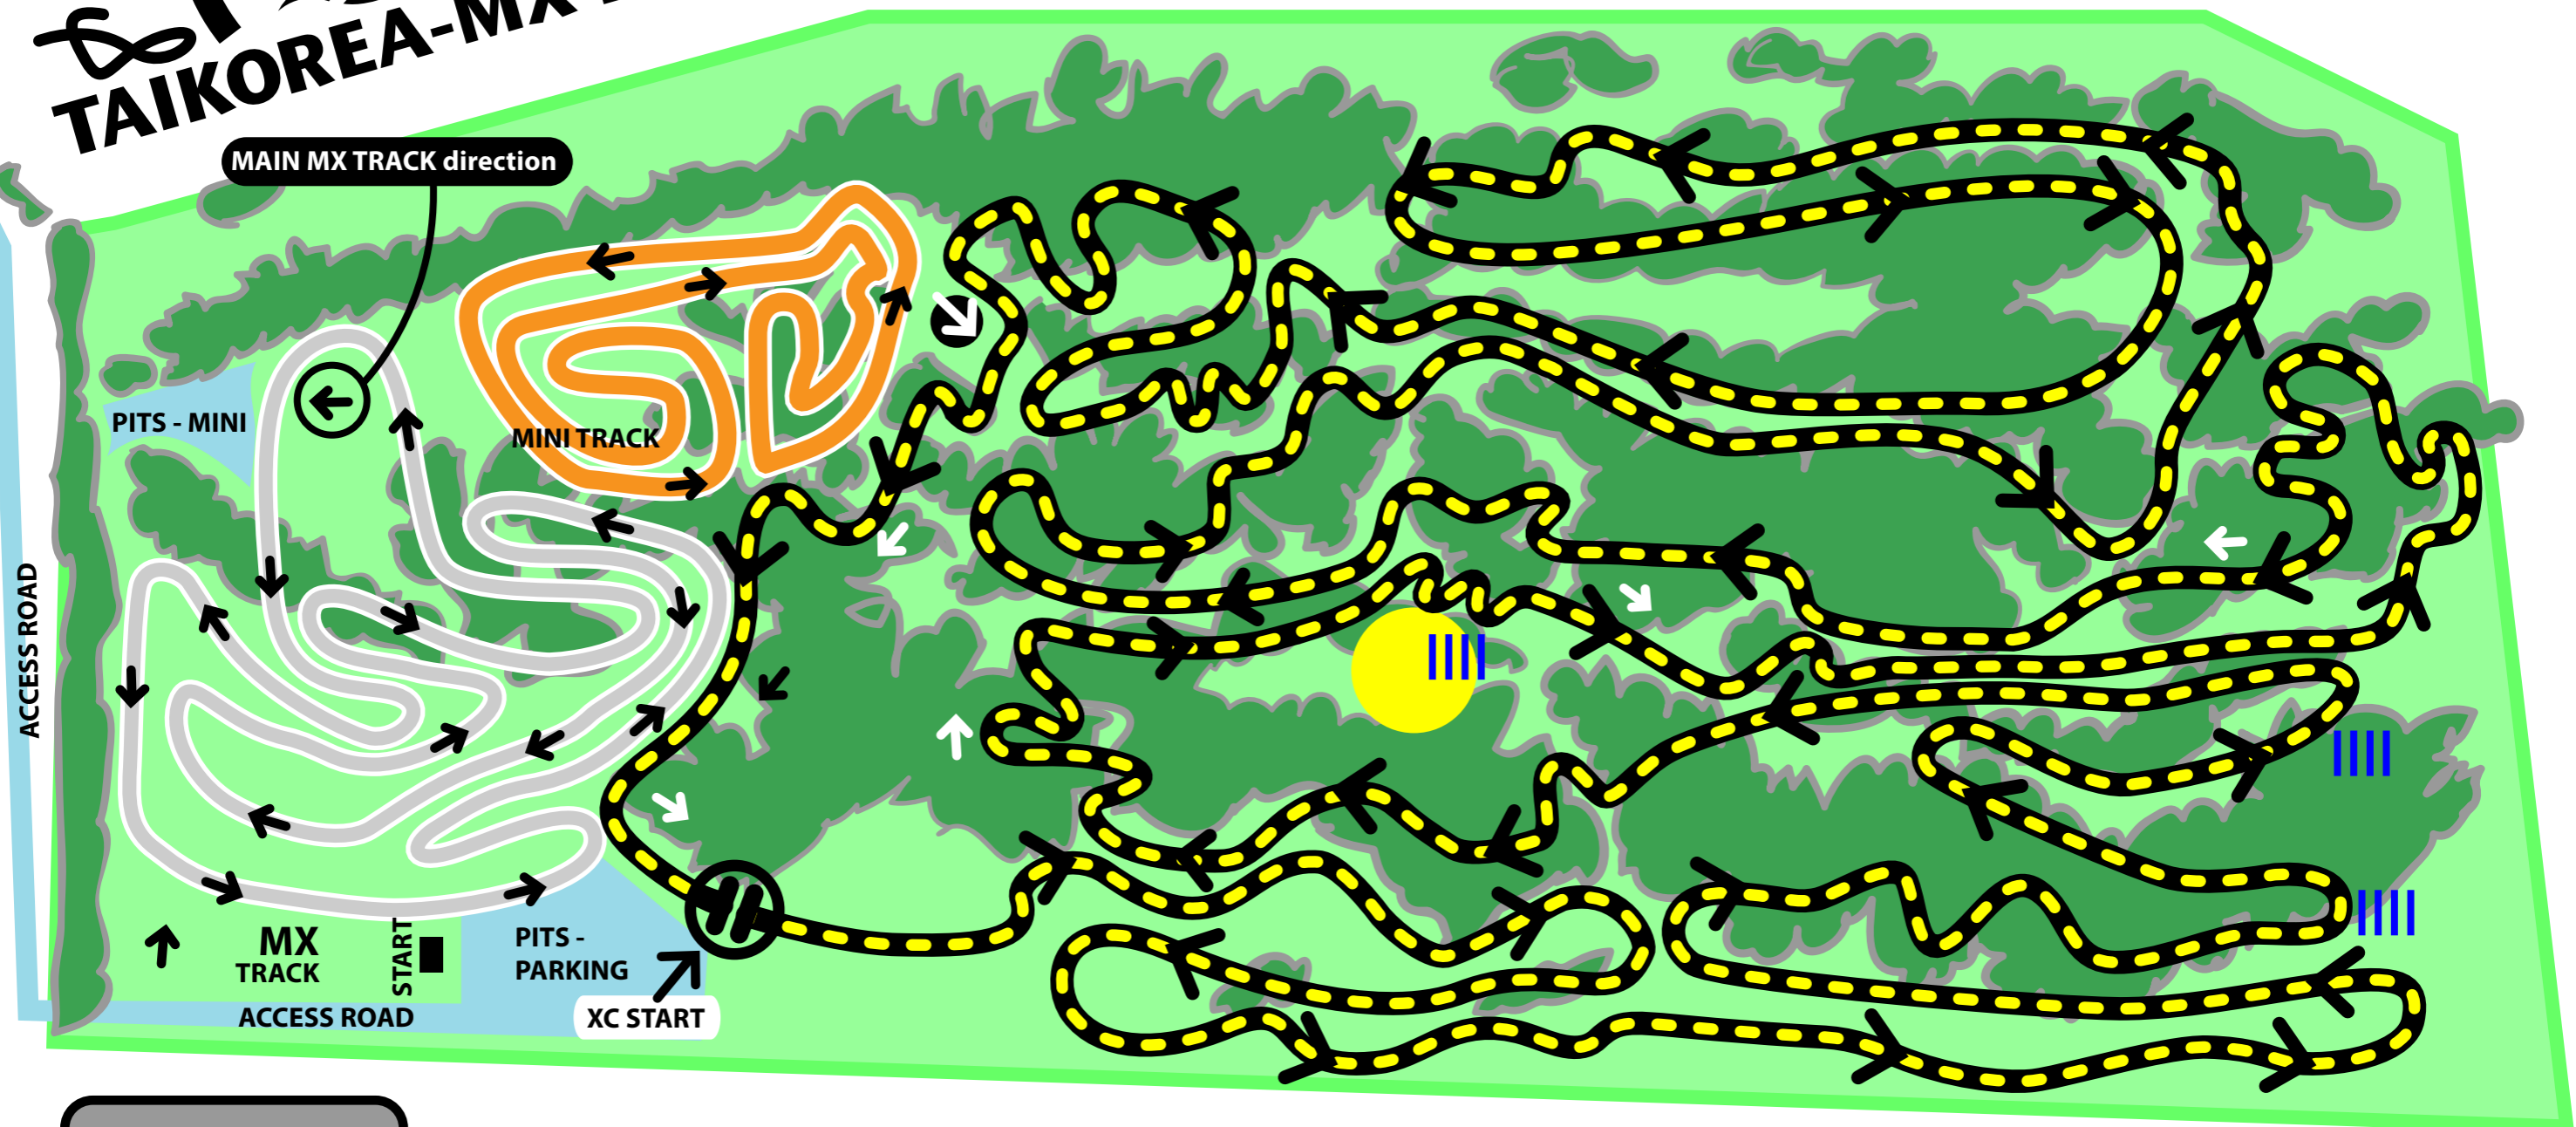

December 2020 map

XC & MX TRACKS

104 TAIKOREA ROAD, MANAWATU. NEW ZEALAND

FRONT GATE

MAIN MX TRACK direction

KEY

DIRECTION

MX START

XC TRACK

MOTO-X TRACKS (SENIOR)

MOTO-X TRACK (MINI - NEW RIDER)

CROSS COUNTRY DOWN HILLS

HIGHEST POINT

XC (CROSS COUNTRY) START

ACCESS ROAD

PITS - MINI

MINI TRACK

MX TRACK

START

PITS - PARKING

XC START