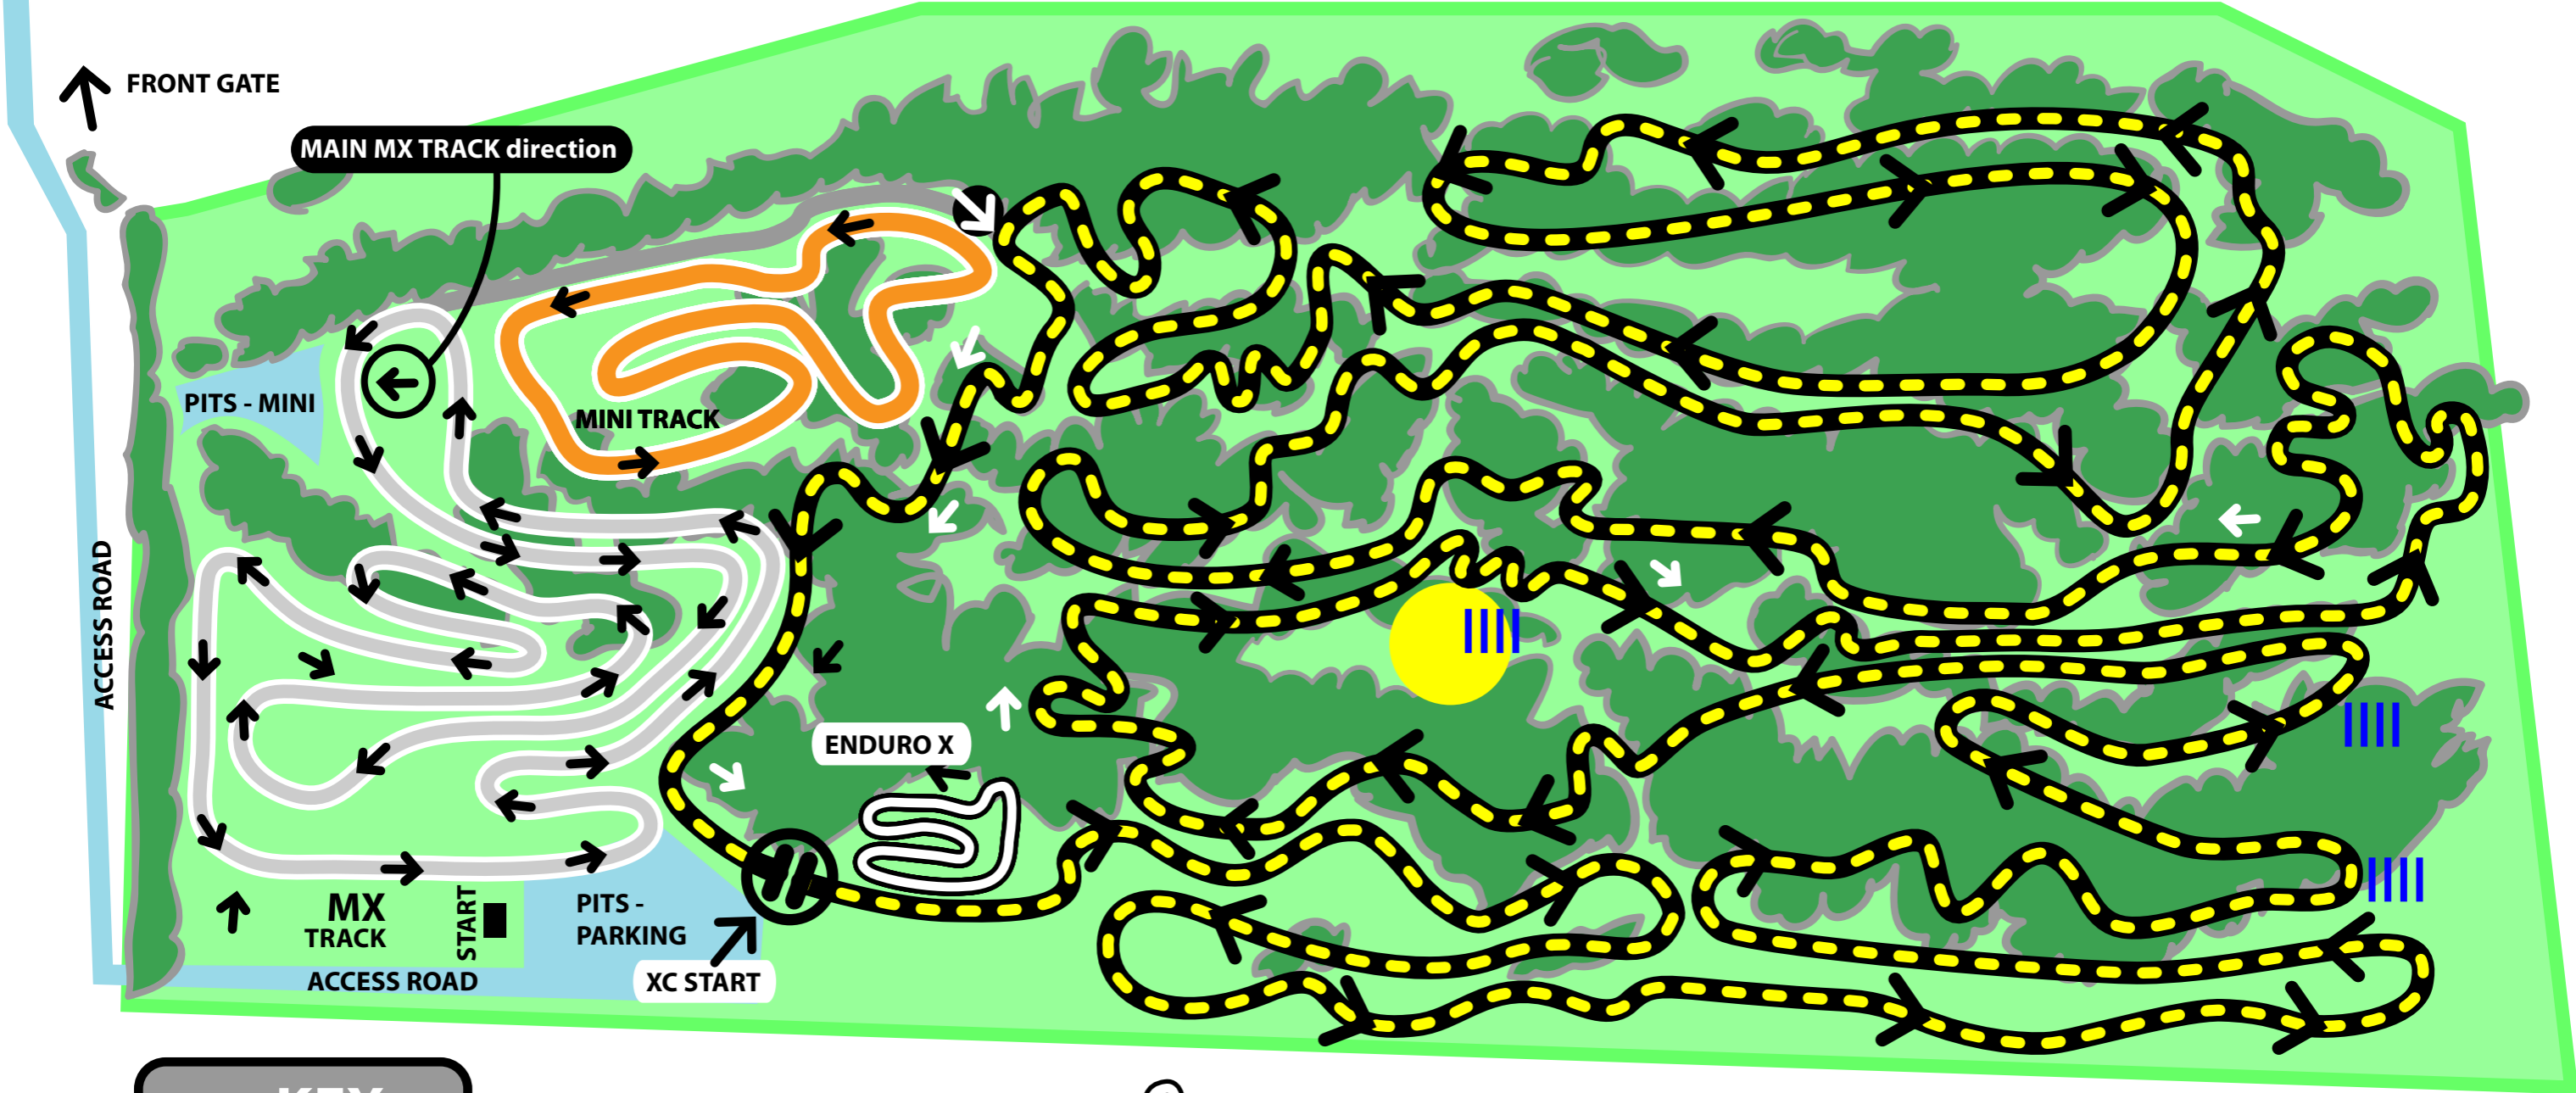

TAIKOREA MX PARK: XC & MX TRACKS

November 2015 map

104 TAIKOREA ROAD, MANAWATU. NEW ZEALAND

KEY

DIRECTION

MX START

EX (ENDURO-X)

XC TRACK

MOTO-X TRACKS (SENIOR)

MOTO-X TRACK (MINI - NEW RIDER)

CROSS COUNTRY DOWN HILLS

HIGHEST POINT

XC (CROSS COUNTRY) START